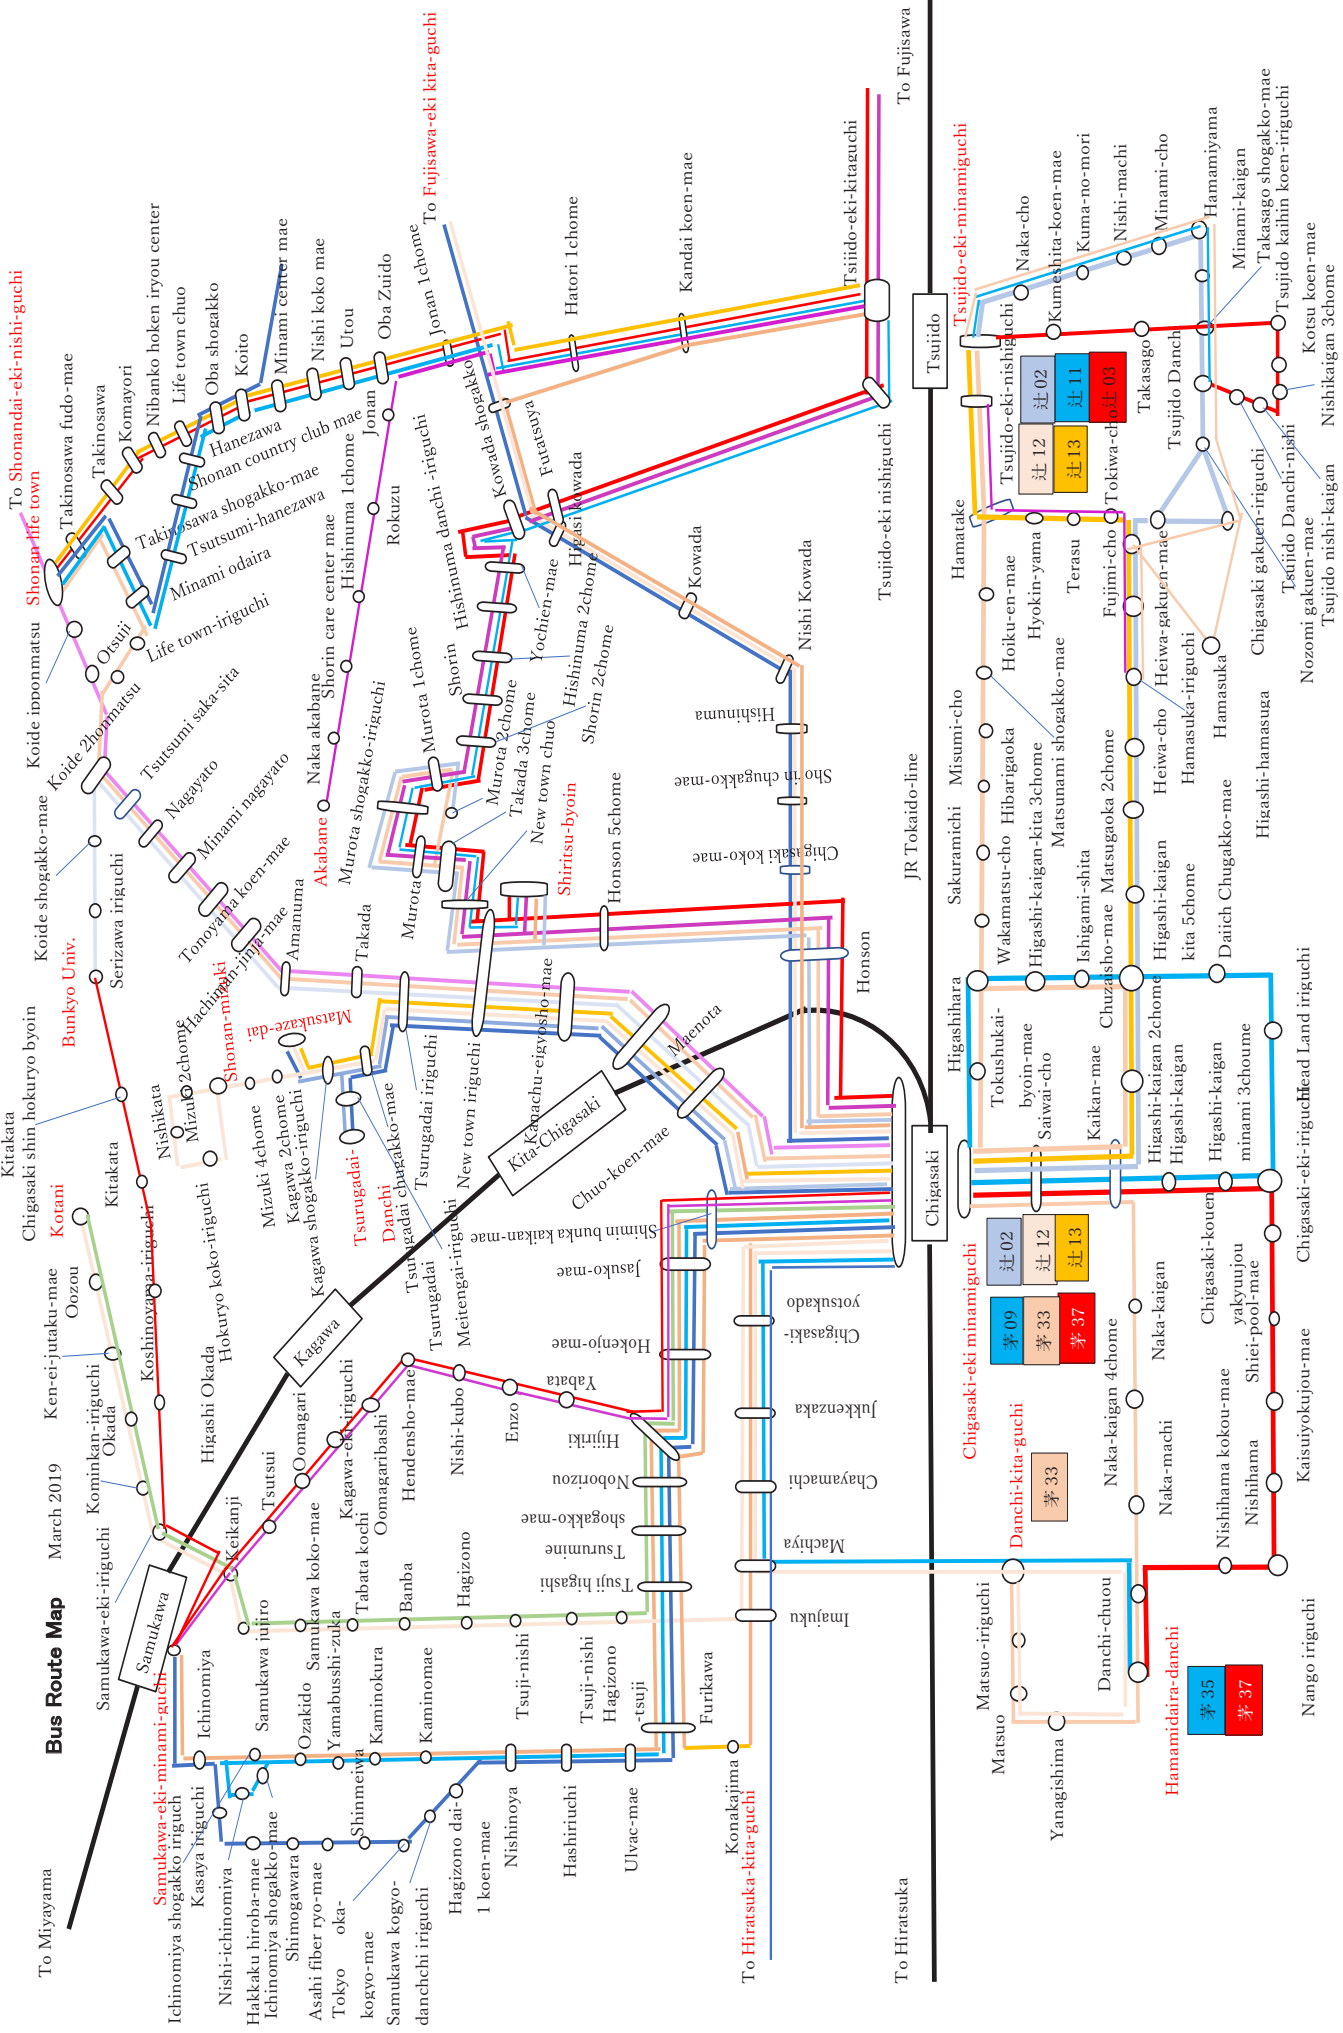

Bus Route Map

March 2019

This map does not include the routes of community bus "Eboshi-go."