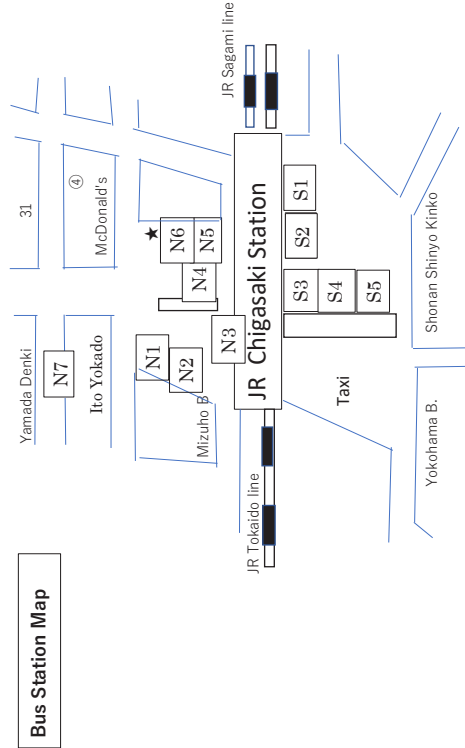

Station	Terminal	Route name
31	Shiritsu Byoin	Tsurumine Junkan Tsurumine Kita course
	Kenritsu Chigasaki Yogo	Tsurumine Junkan Tsurumine Minami course
④	Onsui pool	Tsurumine Junkan Tsurumine Kita course
		Tsurumine Junkan Tsurumine Minami course

March, 2019

Station	Route	Start point - major stops - terminal
S1	茅09	Chigasaki-eki minamiguchi ~ Higashi-kaigan-junkan ~ Chigasaki-eki minamiguchi
	茅33	Chigasaki-eki minamiguchi ~ Naka-kaigan/Hamidaira Danchi/matsuo ~ Chigasaki-eki minamiguchi
	茅33	Chigasaki-eki minamiguchi ~ Naka-kaigan/Hamidaira Danchi/matsuo ~ Danchi Kitaguchi
S2	茅37	Chigasaki-eki minamiguchi ~ Nishihama ~ Hamamidaira Danchi
	辻12	Chigasaki-eki minamiguchi ~ Nishihama ~ Hamamidaira Danchi
	辻12	Chigasaki-eki minamiguchi ~ Heiwacho/Tsujido Danchi ~ Tsujido-eki minamiguchi
	辻13	Chigasaki-eki minamiguchi ~ Wakamatsucho/Hamatake ~ Tsujido-eki minamiguchi
辻13	Chigasaki-eki minamiguchi ~ Heiwacho/Hamatake ~ Tsujido-eki minamiguchi	

Station	Terminal	Route name
S3	①Shiritsu Byoin	Naka-kaigan Nango Junkan
	⑤Shiritsu Byoin	Tobu junkan Matsugaoka course
S4	⑤Matsugaoka	Tobu junkan Matsugaoka course
	①Southern Beach	Naka-kaigan Nango Junkan
S5